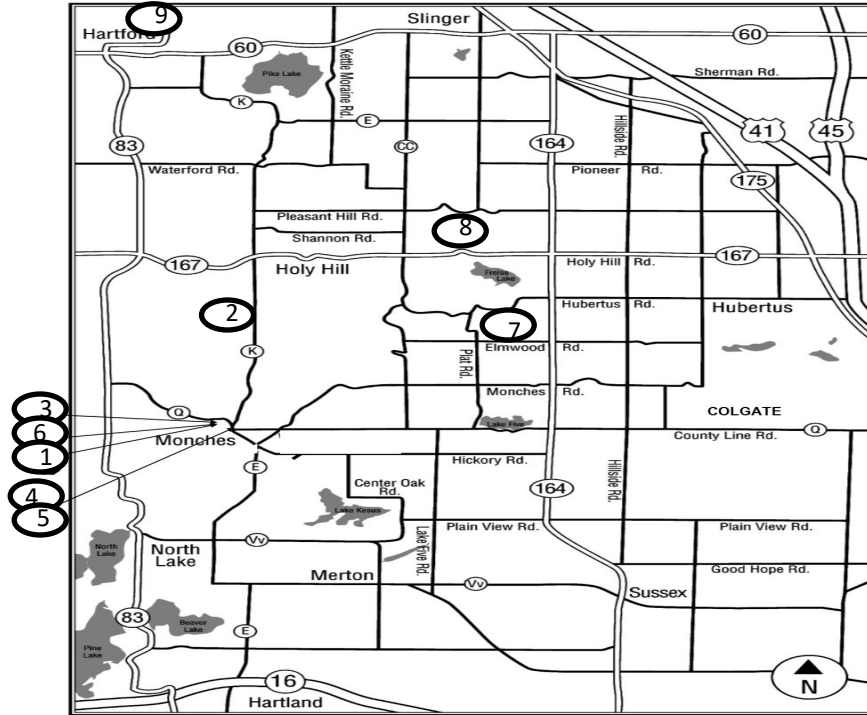

**37th Annual
Monches Artisans Holiday Open House**

Dec. 6– Dec. 8, 2019

9:00am-5:00pm (most locations)

1. Krauski Art Glass, W302N9493 County Road E, Hartland
2. Janet's Jewels, 1169 County Road K, Hartford
3. Saint Teresa, W302N9583 O Neil Road,
Hartland (Sat. ONLY)
4. Monches Mill House, W301N9430 County Road E, Hartland
5. The Studio of Cindy Rust Saiia (behind Monches Mill House)
6. Ox & Cat's, W302N9510 County Road E,
Hartland
7. Red Phoenix Horseshoeing, 1093 West Murray Lane, Hubertus
8. Holy Hill Art Farm, 4958 Hwy 167 (Holy Hill Rd.), Hubertus
(Sat. & Sun. ONLY)
9. Perc Place, 43 N. Main St., Hartford